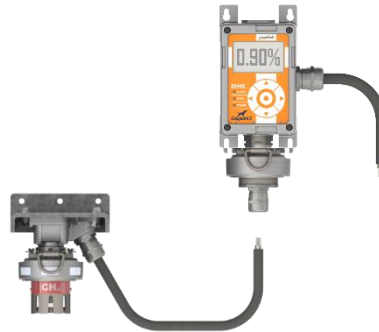

Glanded Kits
Analogue / iMAC / Modbus

Part Number	Description
181595	KIT DETECTOR GASGUARD2 CATALYTIC METHANE 5% DISPLAY GLANDED MODBUS/IMAC
181596	KIT DETECTOR GASGUARD2 ELECTRO CHEMICAL CARBON MONOXIDE 100PPM DISPLAY GLANDED MODBUS/IMAC
181597	KIT DETECTOR GASGUARD2 ELECTRO CHEMICAL CARBON MONOXIDE 50PPM DISPLAY GLANDED MODBUS/IMAC
181598	KIT DETECTOR GASGUARD2 ELECTRO CHEMICAL OXYGEN 25% DISPLAY GLANDED MODBUS/IMAC
181599	KIT DETECTOR GASGUARD2 NONDISPERSIVE INFRARED METHANE 5% DISPLAY GLANDED MODBUS/IMAC
181600	KIT DETECTOR GASGUARD2 NONDISPERSIVE INFRARED CARBON DIOXIDE 2% DISPLAY GLANDED MODBUS/IMAC
181601	KIT DETECTOR GASGUARD2 NONDISPERSIVE INFRARED CARBON DIOXIDE 5% DISPLAY GLANDED MODBUS/IMAC
191971	KIT DETECTOR GASGUARD2 NONDISPERSIVE INFRARED METHANE 100% DISPLAY GLAND

Remote Glanded Kits
Analogue / iMAC / Modbus

Part Number	Description
197009	KIT DETECTOR GASGUARD2 CATALYTIC METHANE 5% DISPLAY REMOTE TYPE 2 GLANDED MODBUS/IMAC
197010	KIT DETECTOR GASGUARD2 ELECTRO CHEMICAL CARBON MONOXIDE 100PPM DISPLAY REMOTE TYPE 2 GLANDED MODBUS/IMAC
197011	KIT DETECTOR GASGUARD2 ELECTRO CHEMICAL CARBON MONOXIDE 50PPM DISPLAY REMOTE TYPE 2 GLANDED MODBUS/IMAC
197012	KIT DETECTOR GASGUARD2 ELECTRO CHEMICAL OXYGEN 25% DISPLAY REMOTE TYPE 2 GLANDED MODBUS/IMAC
197013	KIT DETECTOR GASGUARD2 NONDISPERSIVE INFRARED METHANE 5% DISPLAY REMOTE TYPE 2 GLANDED MODBUS/IMAC
197014	KIT DETECTOR GASGUARD2 NONDISPERSIVE INFRARED CARBON DIOXIDE 2% DISPLAY REMOTE TYPE 2 GLANDED MODBUS/IMAC
197015	KIT DETECTOR GASGUARD2 NONDISPERSIVE INFRARED CARBON DIOXIDE 5% DISPLAY REMOTE TYPE 2 GLANDED MODBUS/IMAC